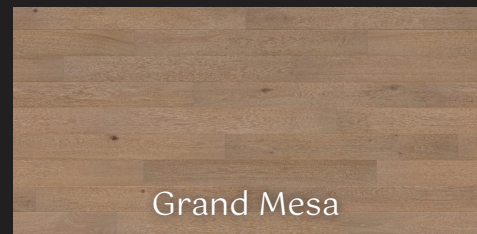

Bitterroot

Grand Mesa