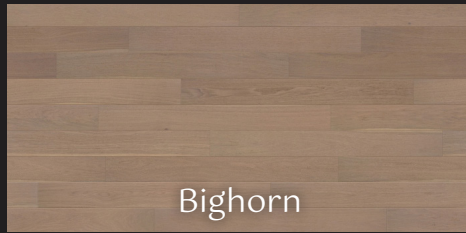

Woodland Estate

Matching Transition Moldings Available

Warrantied over Radiant Heat

Color: Bighorn

Specifications

Species	European White Oak
Length	47.25" Varied Length
Width	6.5"
Thickness	0.5"
Wear Layer	1.2mm
Construction	Cross Ply Engineered Hardwood
Texture	Light Wire Brushed
Surface Finish	7 Coats UV Urethane Finish & 2 Coats Aluminum Oxide
Box Size	23.31 Sq Ft/Box
Weight	35.2 lbs