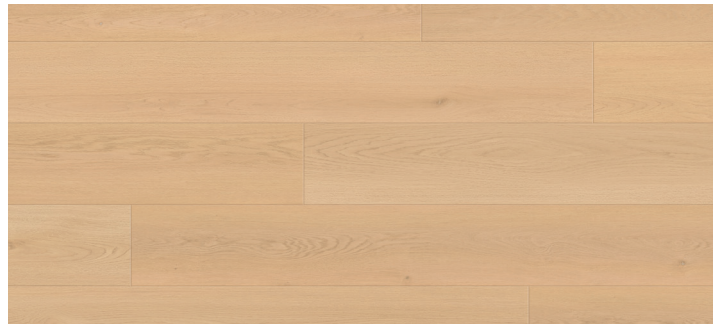

Seaside Summit

WPC COLLECTION

LI-SS06 Seaglass Luster

Embark on a journey with Lions Floor's Seaside Summit Collection, where every step echoes the rhythmic tides and majestic coastal vibes. This collection encapsulates the essence of coastal living, bringing the serene beauty of the shore right to your space. Each plank tells a tale of sea-kissed adventures. With Seaside Summit, Lions Floor invites you to bring the coastal magic indoors, creating a space that resonates with the freedom and tranquility of the sea.

Waterproof

Indent Resistant

Sound Tested

Pet Friendly

Formaldehyde Free

Phthalate Free

SPECIFICATIONS

Material Type	WPC	Pad Type	Antibacterial + Acoustic	Per Box	6 pieces	32.41 sq.ft.	64 lbs.
Plank Size	7' x 9.5"	Edge Profile	Painted Bevel	Pallet	36 boxes	1,166.92 sq.ft.	2,364 lbs.
Total Thickness	10 mm	Installation Type	Floating	Container	864 boxes	28,006 sq.ft.	
Core Thickness	8 mm	Click System	Uniclic				
Wear Layer	30 mil	Plank Repeat	10				
Attached Pad	Yes	Texture/Style	Embossed in Register				
Pad Thickness	2 mm	Finish	UV Acrylic				

CERTIFIED BY SCS Global Services

Seaside Summit

COLORS

LI-SS01 Beach Blessing

LI-SS02 Marine Sheen

LI-SS03 Seashell Radiance

LI-SS04 Sandstone Whisper

LI-SS05 Pebble Shimmer