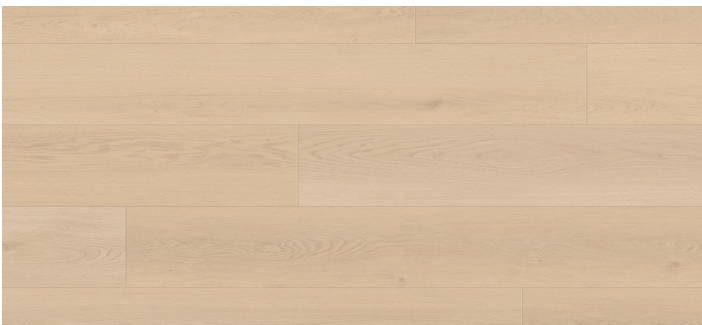

Seaside Summit

WPC COLLECTION

LI-SS06 Seaglass Luster

Embark on a journey with Lions Floor's Seaside Summit Collection, where every step echoes the rhythmic tides and majestic coastal vibes. This collection encapsulates the essence of coastal living, bringing the serene beauty of the shore right to your space. Each plank tells a tale of sea-kissed adventures. With Seaside Summit, Lions Floor invites you to bring the coastal magic indoors, creating a space that resonates with the freedom and tranquility of the sea.

Waterproof

Indent Resistant

Sound Tested

Pet Friendly

Formaldehyde Free

Phthalate Free

SPECIFICATIONS

Material Type	WPC	Pad Type	Antibacterial + Acoustic	Per Box	6 pieces	32.41 sq.ft.	64 lbs.
Plank Size	7' x 9.5"	Edge Profile	Painted Bevel	Pallet	36 boxes	1,166.92 sq.ft.	2,364 lbs.
Total Thickness	10 mm	Installation Type	Floating	Container	864 boxes	28,006 sq.ft.	
Core Thickness	8 mm	Click System	Uniclic				
Wear Layer	30 mil	Plank Repeat	10				
Attached Pad	Yes	Texture/Style	Embossed in Register				
Pad Thickness	2 mm	Finish	UV Acrylic				

CERTIFIED BY SCS Global Services

Seaside Summit

COLORS

LI-SS01 Beach Blessing

LI-SS02 Marine Sheen

LI-SS03 Seashell Radiance

LI-SS04 Sandstone Whisper

LI-SS05 Pebble Shimmer