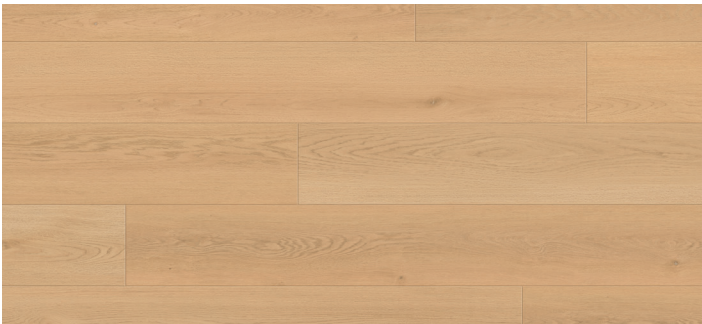

Seaside Summit

WPC COLLECTION

LI-SS06 Seaglass Luster

Embark on a journey with Lions Floor's Seaside Summit Collection, where every step echoes the rhythmic tides and majestic coastal vibes. This collection encapsulates the essence of coastal living, bringing the serene beauty of the shore right to your space. Each plank tells a tale of sea-kissed adventures. With Seaside Summit, Lions Floor invites you to bring the coastal magic indoors, creating a space that resonates with the freedom and tranquility of the sea.

Waterproof

Indent Resistant

Sound Tested

Pet Friendly

Formaldehyde Free

Phthalate Free

SPECIFICATIONS

Material Type	WPC	Pad Type	Antibacterial + Acoustic	Per Box	6 pieces	32.41 sq.ft.	64 lbs.
Plank Size	7' x 9.5"	Edge Profile	Painted Bevel	Pallet	36 boxes	1,166.92 sq.ft.	2,364 lbs.
Total Thickness	10 mm	Installation Type	Floating	Container	864 boxes	28,006 sq.ft.	
Core Thickness	8 mm	Click System	Uniclic				
Wear Layer	30 mil	Plank Repeat	10				
Attached Pad	Yes	Texture/Style	Embossed in Register				
Pad Thickness	2 mm	Finish	UV Acrylic				

CERTIFIED BY SCS Global Services

Seaside Summit

COLORS

LI-SS01 Beach Blessing

LI-SS02 Marine Sheen

LI-SS03 Seashell Radiance

LI-SS04 Sandstone Whisper

LI-SS05 Pebble Shimmer