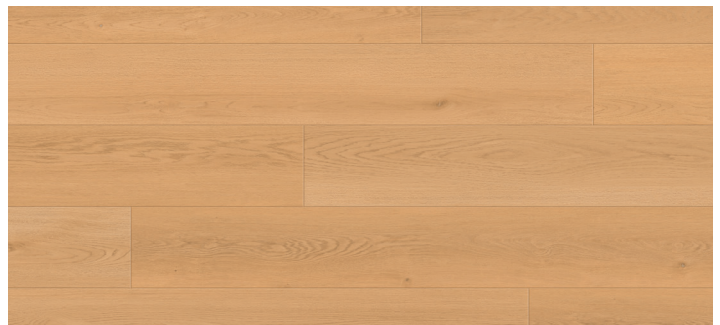

Seaside Summit

WPC COLLECTION

LI-SS06 Seaglass Luster

Embark on a journey with Lions Floor's Seaside Summit Collection, where every step echoes the rhythmic tides and majestic coastal vibes. This collection encapsulates the essence of coastal living, bringing the serene beauty of the shore right to your space. Each plank tells a tale of sea-kissed adventures. With Seaside Summit, Lions Floor invites you to bring the coastal magic indoors, creating a space that resonates with the freedom and tranquility of the sea.

Waterproof

Indent Resistant

Sound Tested

Pet Friendly

Formaldehyde Free

Phthalate Free

SPECIFICATIONS

Material Type	WPC	Pad Type	Antibacterial + Acoustic	Per Box	6 pieces	32.41 sq.ft.	64 lbs.
Plank Size	7' x 9.5"	Edge Profile	Painted Bevel	Pallet	36 boxes	1,166.92 sq.ft.	2,364 lbs.
Total Thickness	10 mm	Installation Type	Floating	Container	864 boxes	28,006 sq.ft.	
Core Thickness	8 mm	Click System	Uniclic				
Wear Layer	30 mil	Plank Repeat	10				
Attached Pad	Yes	Texture/Style	Embossed in Register				
Pad Thickness	2 mm	Finish	UV Acrylic				

CERTIFIED BY SCS Global Services

Seaside Summit

COLORS

LI-SS01 Beach Blessing

LI-SS02 Marine Sheen

LI-SS03 Seashell Radiance

LI-SS04 Sandstone Whisper

LI-SS05 Pebble Shimmer